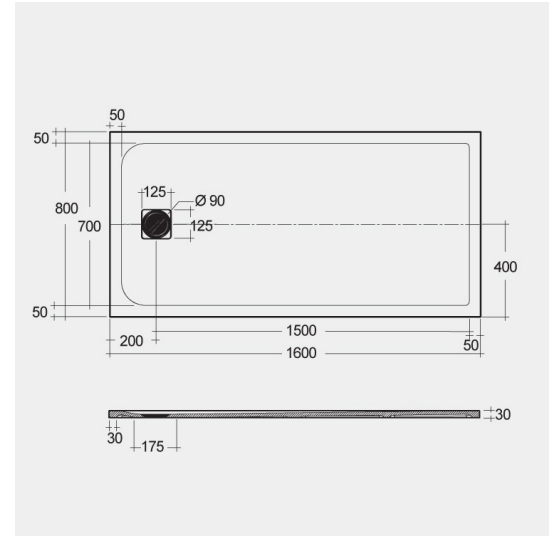

RAK-FEELING - RFST080160S504

Shower Tray

RAK
CERAMICS

TECHNICAL SPECIFICATIONS

Suite:	RAK-FEELING SHOWERTRAYS
Type:	RAK-FEELING - RFST080160S504
Dimensions:	800 x 1600 mm
Weight:	45.5 Kg
Color:	Black

Code	Name
RFST080160S504	RAK - FEELING 80 X 160 CM

Dimensions: All dimensions in mm. Tolerance of vitreous china & fireclay items: $\pm 5\%$ for below 200mm and $\pm 3\%$ for above 200mm; for all other items tolerance $\pm 1\%$. Note: Due to a continuing development program to improve design and performance, the manufacturer reserves all rights to vary specifications without prior information. Please note accessories are for photographic use only.