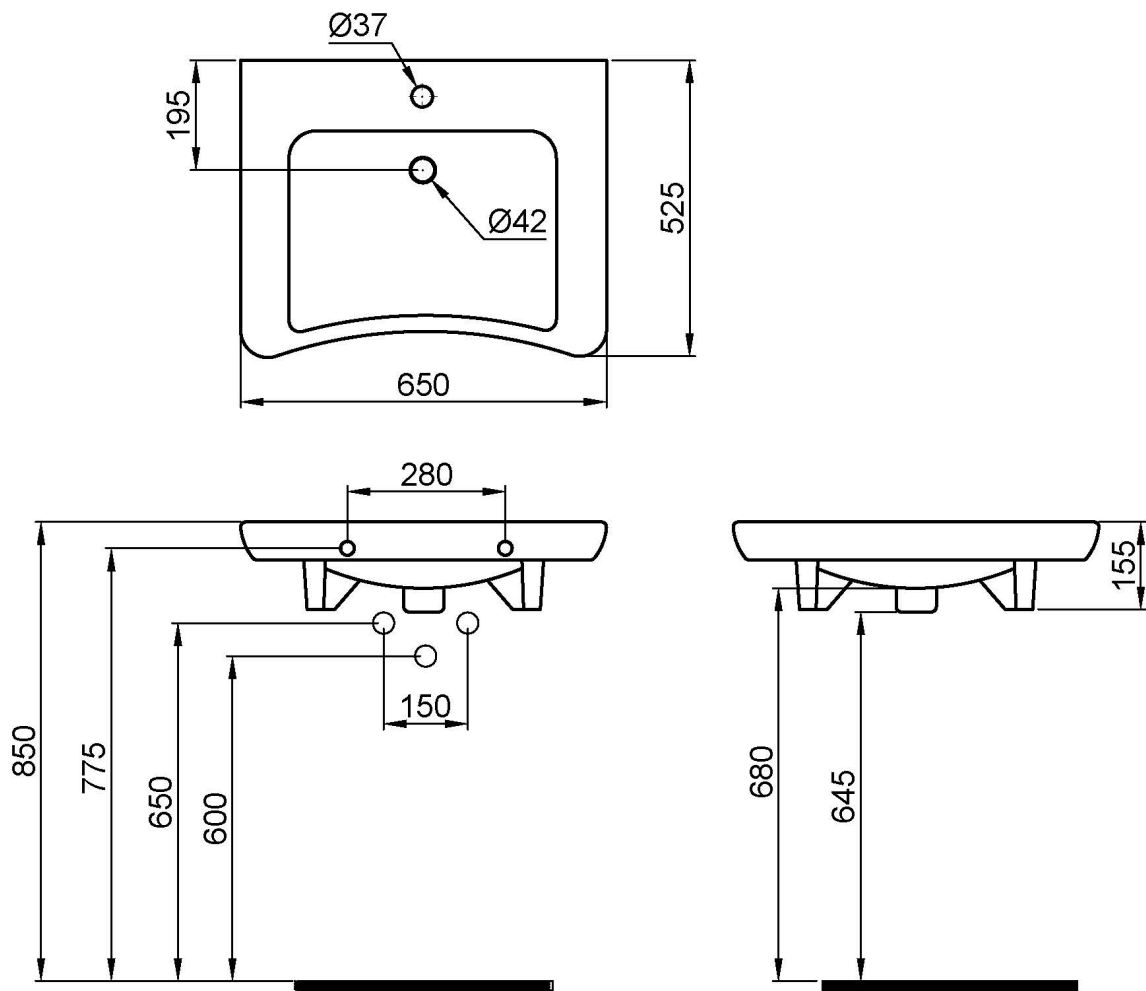

Ergonomic sink with depth bowl, elbow rest and concave front. White ceramic

Description

- Ceramic washbasin for people with reduced mobility.
- Front part designed with concavity to facilitate the approach to the basin.
- Designed for wall-mounted installation, without pedestal.
- Three systems available: fixed support (NOFER 303A), reclining support (NOFER 303B) and pneumatic reclining support (NOFER 303C).
- Siphon and drain valve not included. Two options available: Wall-mounted siphon and drain valve assembly (NOFER 302P) and surface-mounted siphon and drain valve assembly.

Suggested text for prescription

GIAMPIERI washbasin, ergonomic, made of white ceramic. Dimensions: 155 height x 650 width x 525 depth (mm).

Components

- Built-in basin without pedestal.
- Fixing bracket not included.
- Siphon valve and drain not included.

Technical characteristics

Material: Ceramics

Finishing: White

Dimensions: 155 height x 650 width x 525 depth (mm)

Tap hole: Ø38mm

Drainage hole: Ø42mm

Net weight: 18 kg

Dimensional drawing