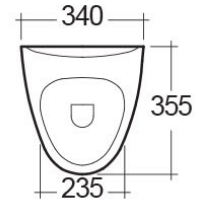

### Technical specifications

Dimensions:	340 x 355 mm
Weight:	15 Kg
Color:	Alpine White, Ivory

Code	Name
VN20AWHA	VENICE URINAL BOWL 35CM

Dimensions: All dimensions in mm tolerance +/- 5% for below 200mm and +/- 3% for above 200mm.  
 Note: Due to a continuing development programme to improve design and performance, the manufacturer reserves all rights to vary specifications without prior information.  
 Please note accessories are for photographic use only.