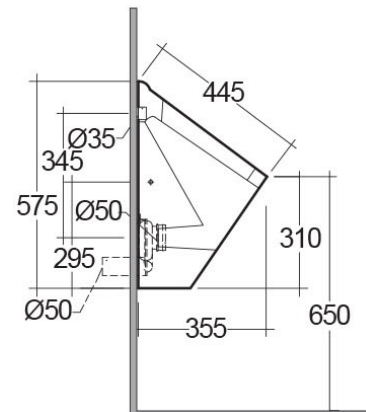

### Technical specifications

Dimensions:	340 x 355 mm
Weight:	15 Kg
Color:	Alpine White, Ivory

Code	Name
VN20AWHA	VENICE URINAL BOWL 35CM

Dimensions: All dimensions in mm tolerance +/- 5% for below 200mm and +/- 3% for above 200mm.  
 Note: Due to a continuing development programme to improve design and performance, the manufacturer reserves all rights to vary specifications without prior information.  
 Please note accessories are for photographic use only.