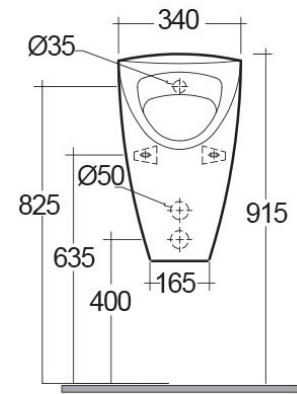

### Technical specifications

Dimensions:	340 x 355 mm
Weight:	15 Kg
Color:	Alpine White, Ivory

Code	Name
VN20AWHA	VENICE URINAL BOWL 35CM

Dimensions: All dimensions in mm tolerance +/- 5% for below 200mm and +/- 3% for above 200mm.  
 Note: Due to a continuing development programme to improve design and performance, the manufacturer reserves all rights to vary specifications without prior information.  
 Please note accessories are for photographic use only.