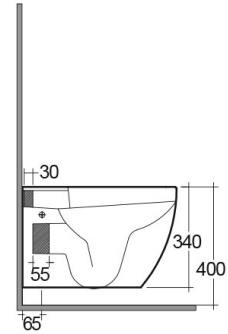

### TECHNICAL SPECIFICATIONS

Suite:	RAK-METROPOLITAN
Type:	Wall Hung
Dimensions:	525 x 337 mm
Weight:	28 Kg
Color:	Alpine White
Trap type:	P Trap
Trapway type:	Concealed
Seat cover options:	ABS or Urea with RAK-Protek
Bowl shape:	Rounded Rectangle
Soft close:	yes
Flush Type:	Dual Flush

Code	Name
MPI29WHA	WATER CLOSET WALL HUNG 52CM
MESC00089WH	RAK-METROPOLITAN SLIM SOFT CLOSE SEAT COVER WITH RAK PROTEK

Dimensions: All dimensions in mm. Tolerance of vitreous china & fireclay items:  $\pm 5\%$  for below 200mm and  $\pm 3\%$  for above 200mm; for all other items tolerance  $\pm 1\%$ . Note: Due to a continuing development program to improve design and performance, the manufacturer reserves all rights to vary specifications without prior information. Please note accessories are for photographic use only.