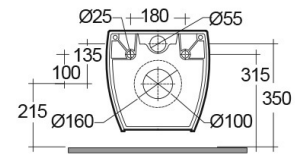

### TECHNICAL SPECIFICATIONS

Suite:	RAK-METROPOLITAN
Type:	Wall Hung
Dimensions:	525 x 337 mm
Weight:	28 Kg
Color:	Alpine White
Trap type:	P Trap
Trapway type:	Concealed
Seat cover options:	ABS or Urea with RAK-Protek
Bowl shape:	Rounded Rectangle
Soft close:	yes
Flush Type:	Dual Flush

Code	Name
MPI29WHA	WATER CLOSET WALL HUNG 52CM
MESC00089WH	RAK-METROPOLITAN SLIM SOFT CLOSE SEAT COVER WITH RAK PROTEK

Dimensions: All dimensions in mm. Tolerance of vitreous china & fireclay items:  $\pm 5\%$  for below 200mm and  $\pm 3\%$  for above 200mm; for all other items tolerance  $\pm 1\%$ . Note: Due to a continuing development program to improve design and performance, the manufacturer reserves all rights to vary specifications without prior information. Please note accessories are for photographic use only.