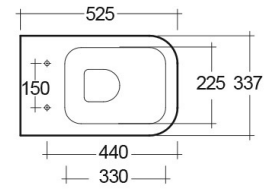

### TECHNICAL SPECIFICATIONS

Suite:	RAK-METROPOLITAN
Type:	Wall Hung
Dimensions:	525 x 337 mm
Weight:	28 Kg
Color:	Alpine White
Trap type:	P Trap
Trapway type:	Concealed
Seat cover options:	ABS or Urea with RAK-Protek
Bowl shape:	Rounded Rectangle
Soft close:	yes
Flush Type:	Dual Flush

Code	Name
MPI29WHA	WATER CLOSET WALL HUNG 52CM
MESC00089WH	RAK-METROPOLITAN SLIM SOFT CLOSE SEAT COVER WITH RAK PROTEK

Dimensions: All dimensions in mm. Tolerance of vitreous china & fireclay items:  $\pm 5\%$  for below 200mm and  $\pm 3\%$  for above 200mm; for all other items tolerance  $\pm 1\%$ . Note: Due to a continuing development program to improve design and performance, the manufacturer reserves all rights to vary specifications without prior information. Please note accessories are for photographic use only.